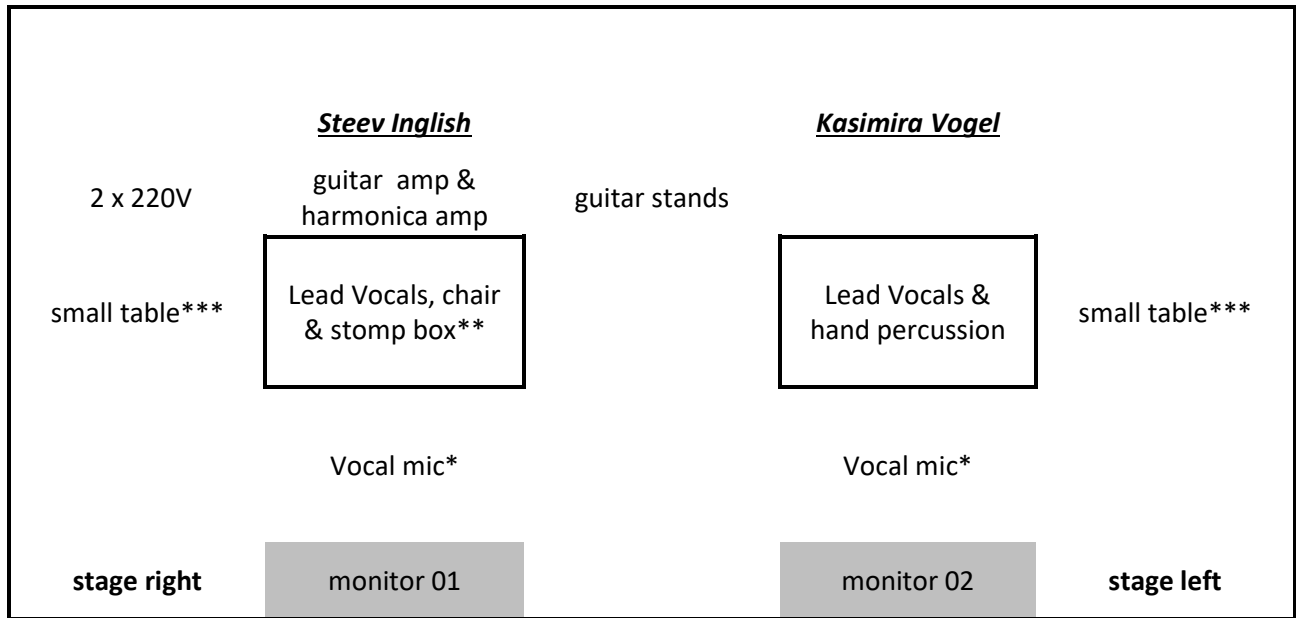

Stage Plot

Band: BMG
aka

***Blues Meets
Girl***

Contact:

Kasimira Vogel
Steve Brazier

216-235-0521
216-331-9635

Audience

Requirements:

- Carpeted stage or 4 x 6 area rug
- Straight backed chair, no arms
- ***2 small table approx 14" x 16"
- 2 guitar stands
- *2 Vocal mics- SM 58 or equiv
- ** AKG D112 or equiv mic for stomp box
- 2 amp mics - Sennheiser E906 or SM 57
- If guitar amps are being provided: Fender 57 Bassman, Fender Delux, Fender Princeton, Fender Blues Jr.
- If harmonica amps are being provided: Fender Princeton, Fender Champ, Fender 57 Bassman